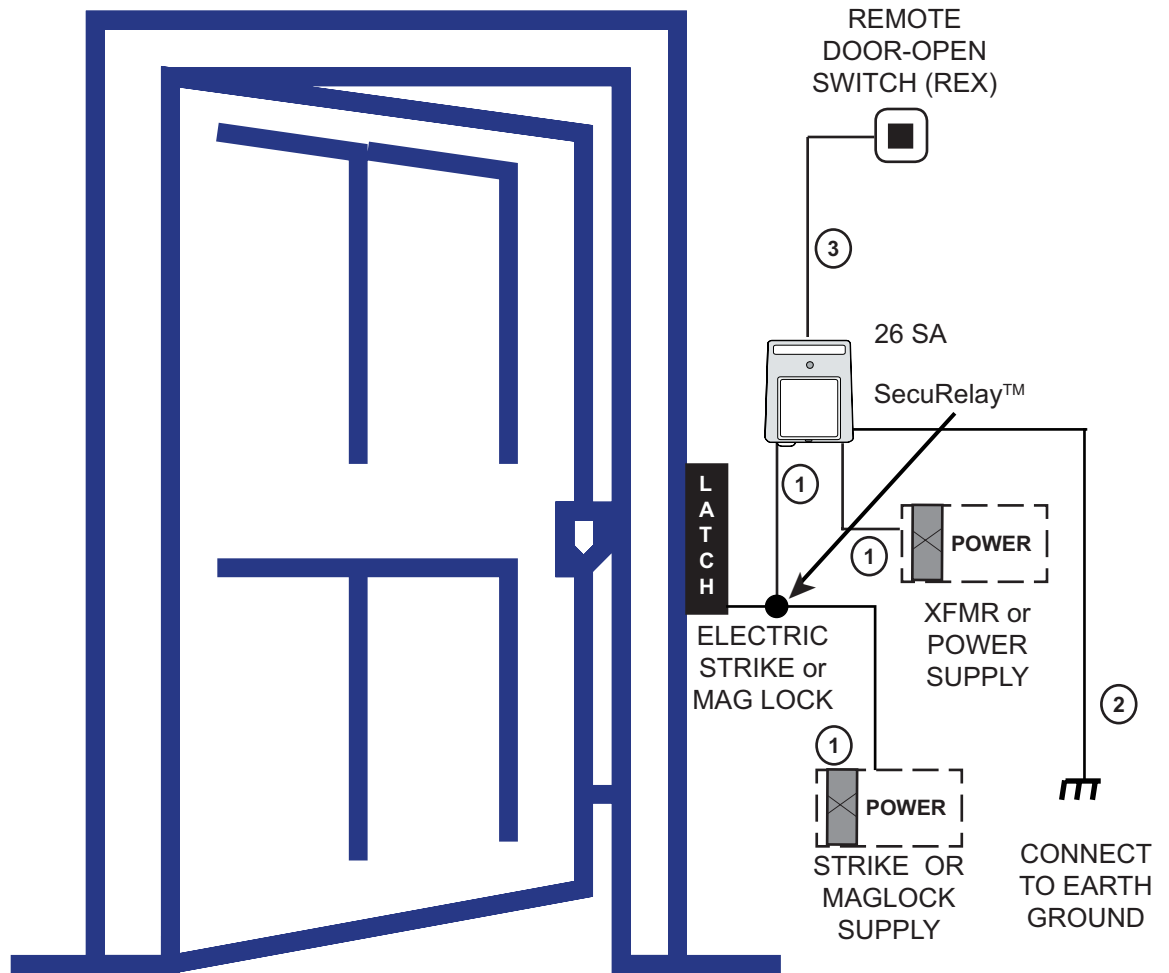

# SECURA KEY 26SA Typical Door Installation with SecuRelay™

- CABLE TYPES:**
- ① 2 COND, UNSHIELDED 16-18 AWG
  - ② 1 COND, UNSHIELDED 12-16 AWG
  - ③ 2 COND, UNSHIELDED 18-22 AWG

**NOTES:**

- Power: 8-24VAC or 10-30VDC, 200ma