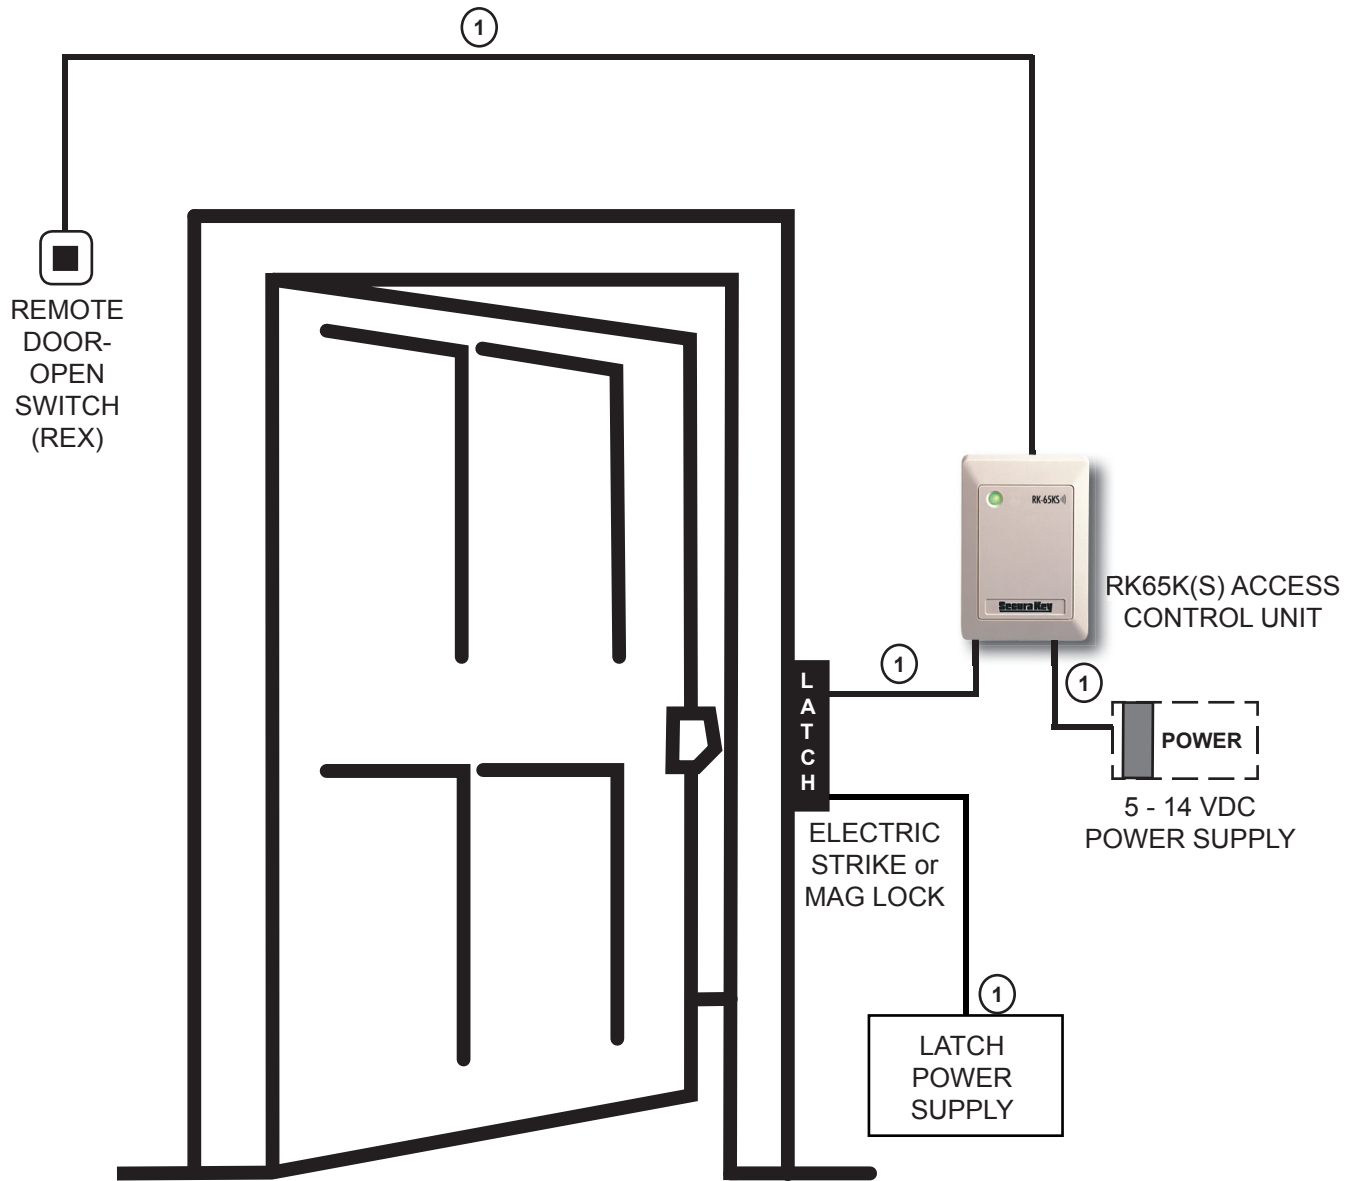

SECURA KEY RADIO KEY® RK65K(S) Typical Door Installation

CABLE TYPE:

① 2 COND, UNSHIELDED 18-22 AWG

POWER REQUIREMENTS:

40mA/90mA avg / peak @ 5-14VDC (use RK-PS power supply)

Secura Key
A Division of SOUNDCRAFT Inc.