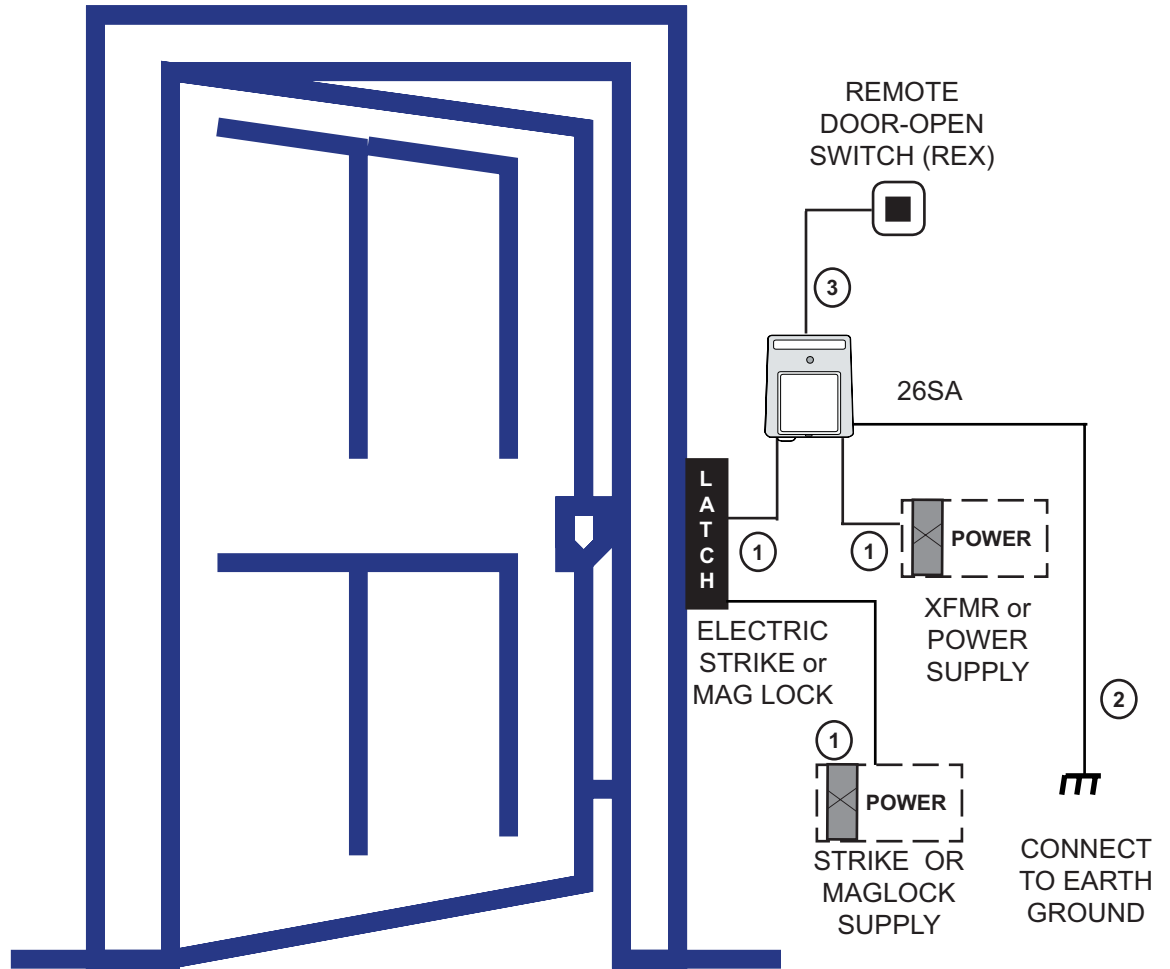

SECURA KEY 26SA Typical Door Installation without SecuRelay™

- CABLE TYPES:**
- ① 2 COND, UNSHIELDED 16-18 AWG
 - ② 1 COND, UNSHIELDED 12-16 AWG
 - ③ 2 COND, UNSHIELDED 18-22 AWG

NOTES:

- Power: 8-24VAC or 10-30VDC, 200ma