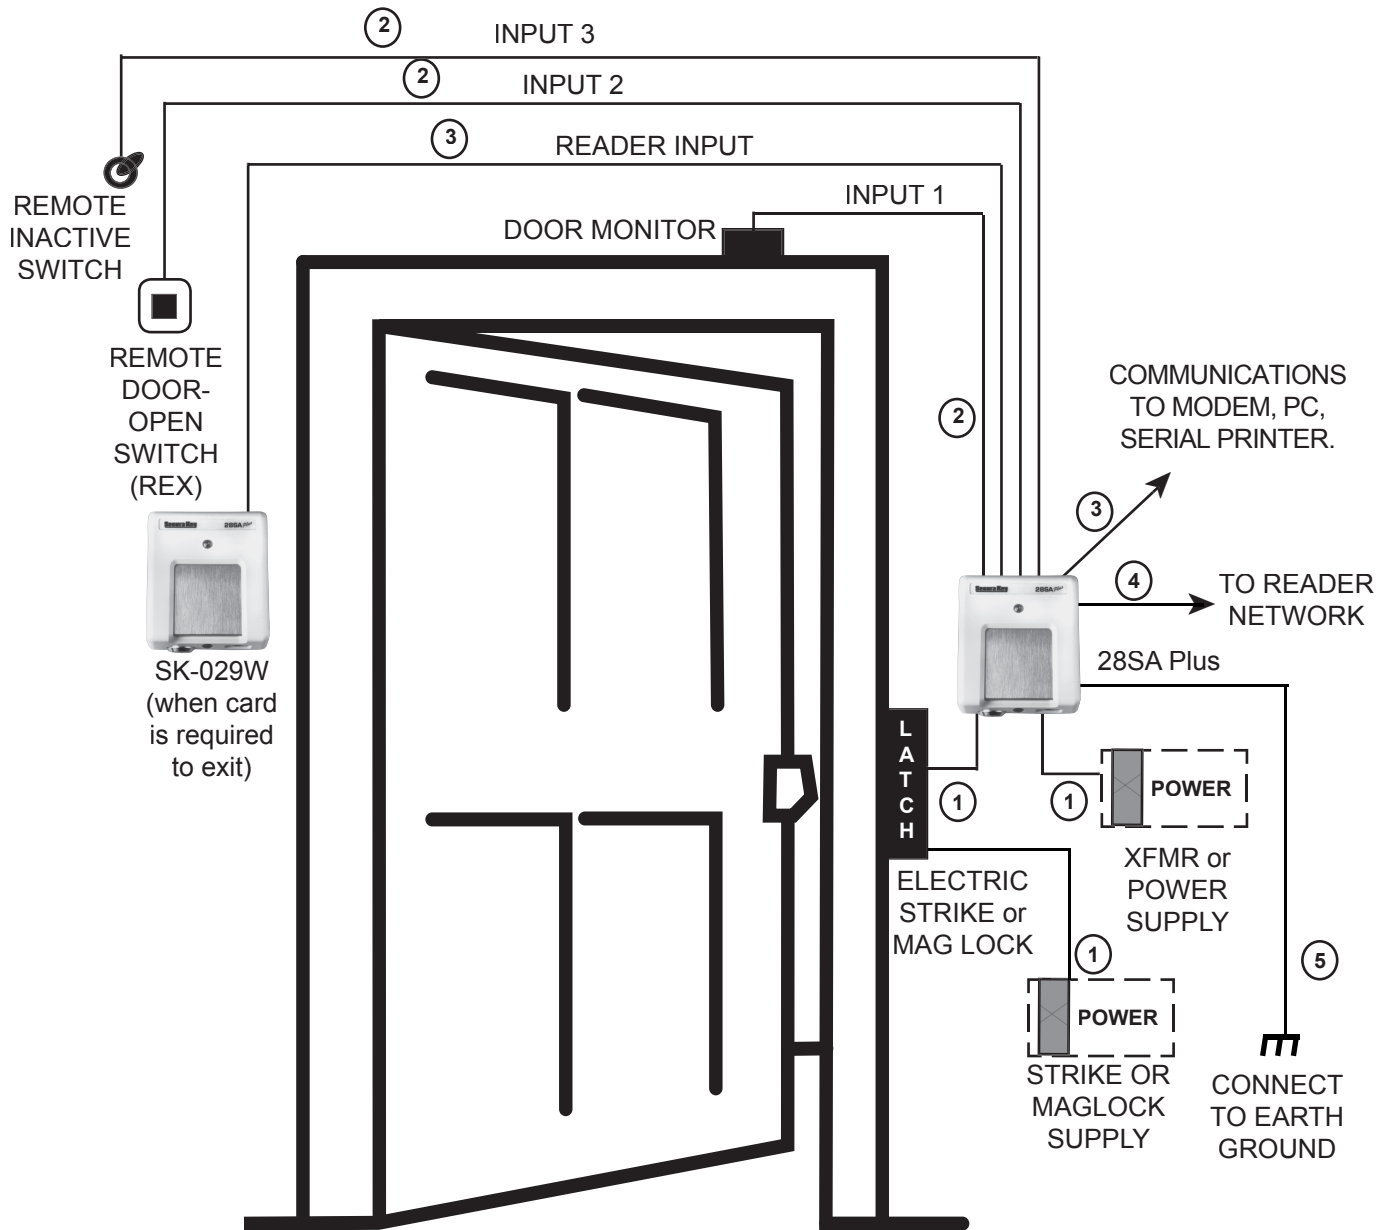

SECURA KEY 28SA Plus Typical Door Installation

- CABLE TYPES:**
- ① 2 COND, UNSHIELDED 16-18 AWG
 - ② 2 COND, UNSHIELDED 18-24 AWG
 - ③ 6 COND, SHIELDED, NO TWISTED PAIRS, 18-24 AWG
 - ④ RS-485 - CAT 5 NETWORK CABLE OR TWO TWISTED PAIR
 - ⑤ 1 CONDUCTOR UNSHIELDED, 16-18 AWG

NOTES:

- Power: 12-24VAC OR DC 125 mA
- Power with slave: 12-16 VAC or 24 VDC 250 mA

Secura Key
A Division of SOUNDGRAFT Inc.

20301 NORDHOFF STREET
CHATSWORTH, CA 91311
PHONE (818) 882-0020 • FAX (818) 882-7052
TOLL FREE (800) 891-0020