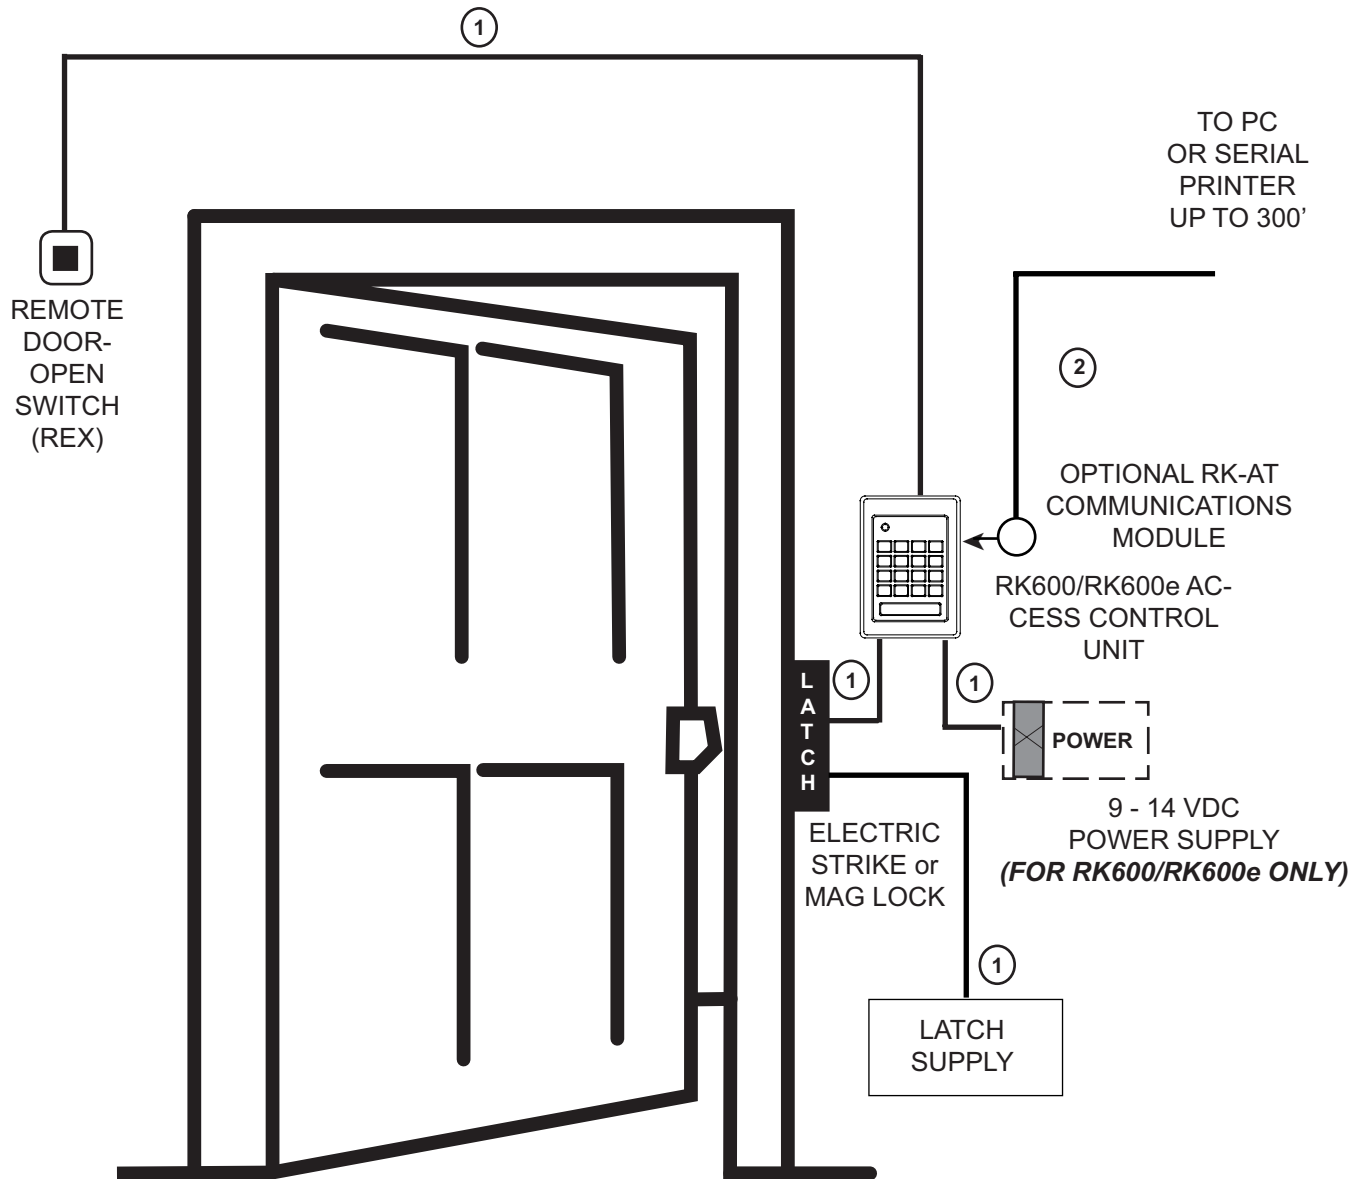

# SECURA KEY RADIO KEY® 600/600e Typical Door Installation

**CABLE TYPE:**

- ① 2 COND, UNSHIELDED 18-22 AWG
- ② 4 COND, SHIELDED 22-24 AWG

**POWER REQUIREMENTS:**

9-14VDC@150ma

**Secura Key**  
A Division of SOUNDCRAFT Inc.